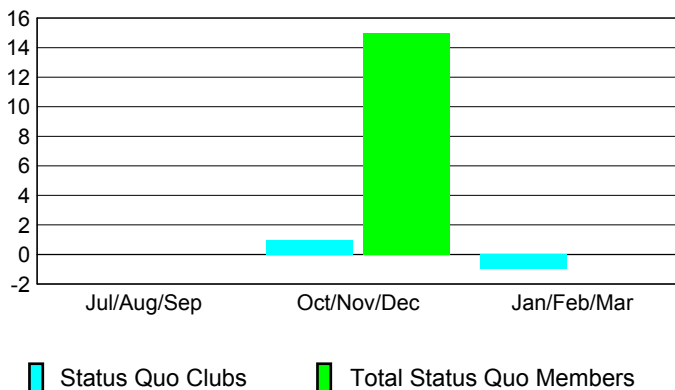

Club Results 2008-2009

Goal, New, Dropped, Gain/Loss

Comparison of Club Gain/Loss

Current Year Compared to the Previous Year

YTD Status Quo Clubs 2008-2009

Status Quo Clubs Compared to Status Quo Members

MEMBERSHIP

Membership Results 2008-2009

Membership 2007-2008

Month	Net Memb Goal	Actual New Memb	Actual Dropped Memb	Gain/Loss of Memb	Gain/Loss of Memb
Jul/Aug/Sep	5	57	-45	12	-5
Oct/Nov/Dec	5	24	-25	-1	-16
Jan/Feb/Mar	5	41	-33	8	6
Totals	15	122	-103	19	-15