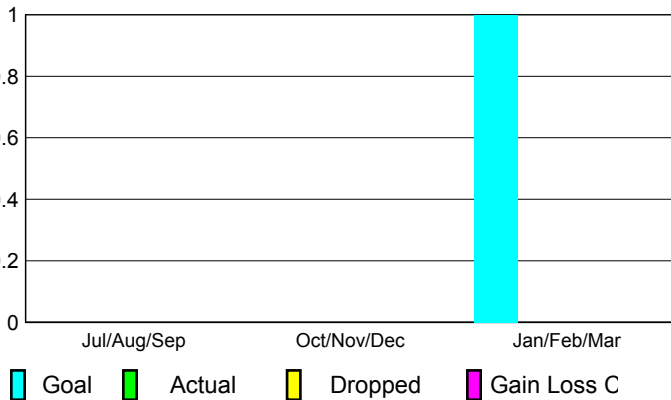

2008-2009 GMT Quarterly Report for District (or Undistricted) District 201C2

GMT: **Anthony 'Tony' J Benbow**

Location: **AUSTRALIA**

GMT CA: **7**

CLUBS

Club Results 2008-2009

Clubs 2007-2008

Month	New Club Goal	Actual New Clubs	Actual Dropped Clubs	Gain/Loss of Clubs	Gain/Loss of Clubs
Jul/Aug/Sep	0	0	0	0	0
Oct/Nov/Dec	0	0	0	0	-1
Jan/Feb/Mar	1	0	0	0	-1
Totals	1	0	0	0	-2

Club Results 2008-2009

Goal, New, Dropped, Gain/Loss

Comparison of Club Gain/Loss

Current Year Compared to the Previous Year

YTD Status Quo Clubs 2008-2009

Status Quo Clubs Compared to Status Quo Members

MEMBERSHIP