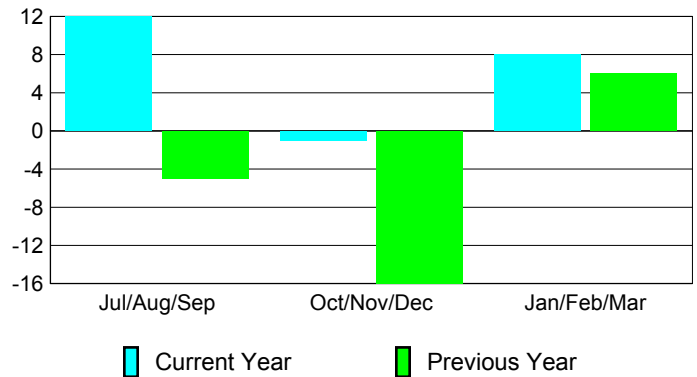

Membership Results 2008-2009

Membership 2007-2008

Month	Net Memb Goal	Actual New Memb	Actual Dropped Memb	Gain/Loss of Memb	Gain/Loss of Memb
Jul/Aug/Sep	5	57	-45	12	-5
Oct/Nov/Dec	5	24	-25	-1	-16
Jan/Feb/Mar	5	41	-33	8	6
Totals	15	122	-103	19	-15

Membership Results 2008-2009

Goal, New, Dropped, Gain/Loss

Comparison of Membership Gain/Loss

Current Year Compared to the Previous Year

Gender Comparison 2008-2009