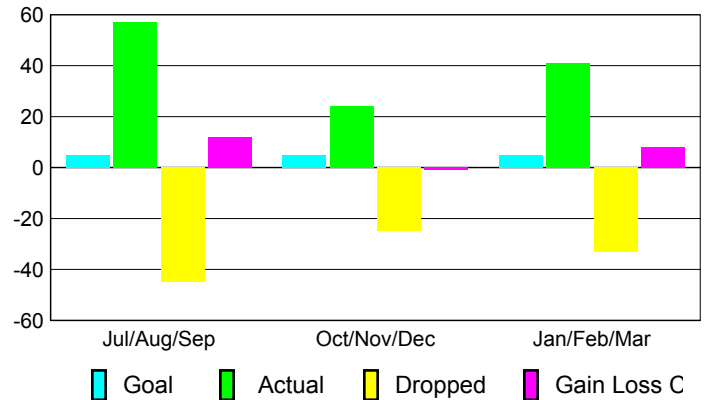

Membership Results 2008-2009

Goal, New, Dropped, Gain/Loss